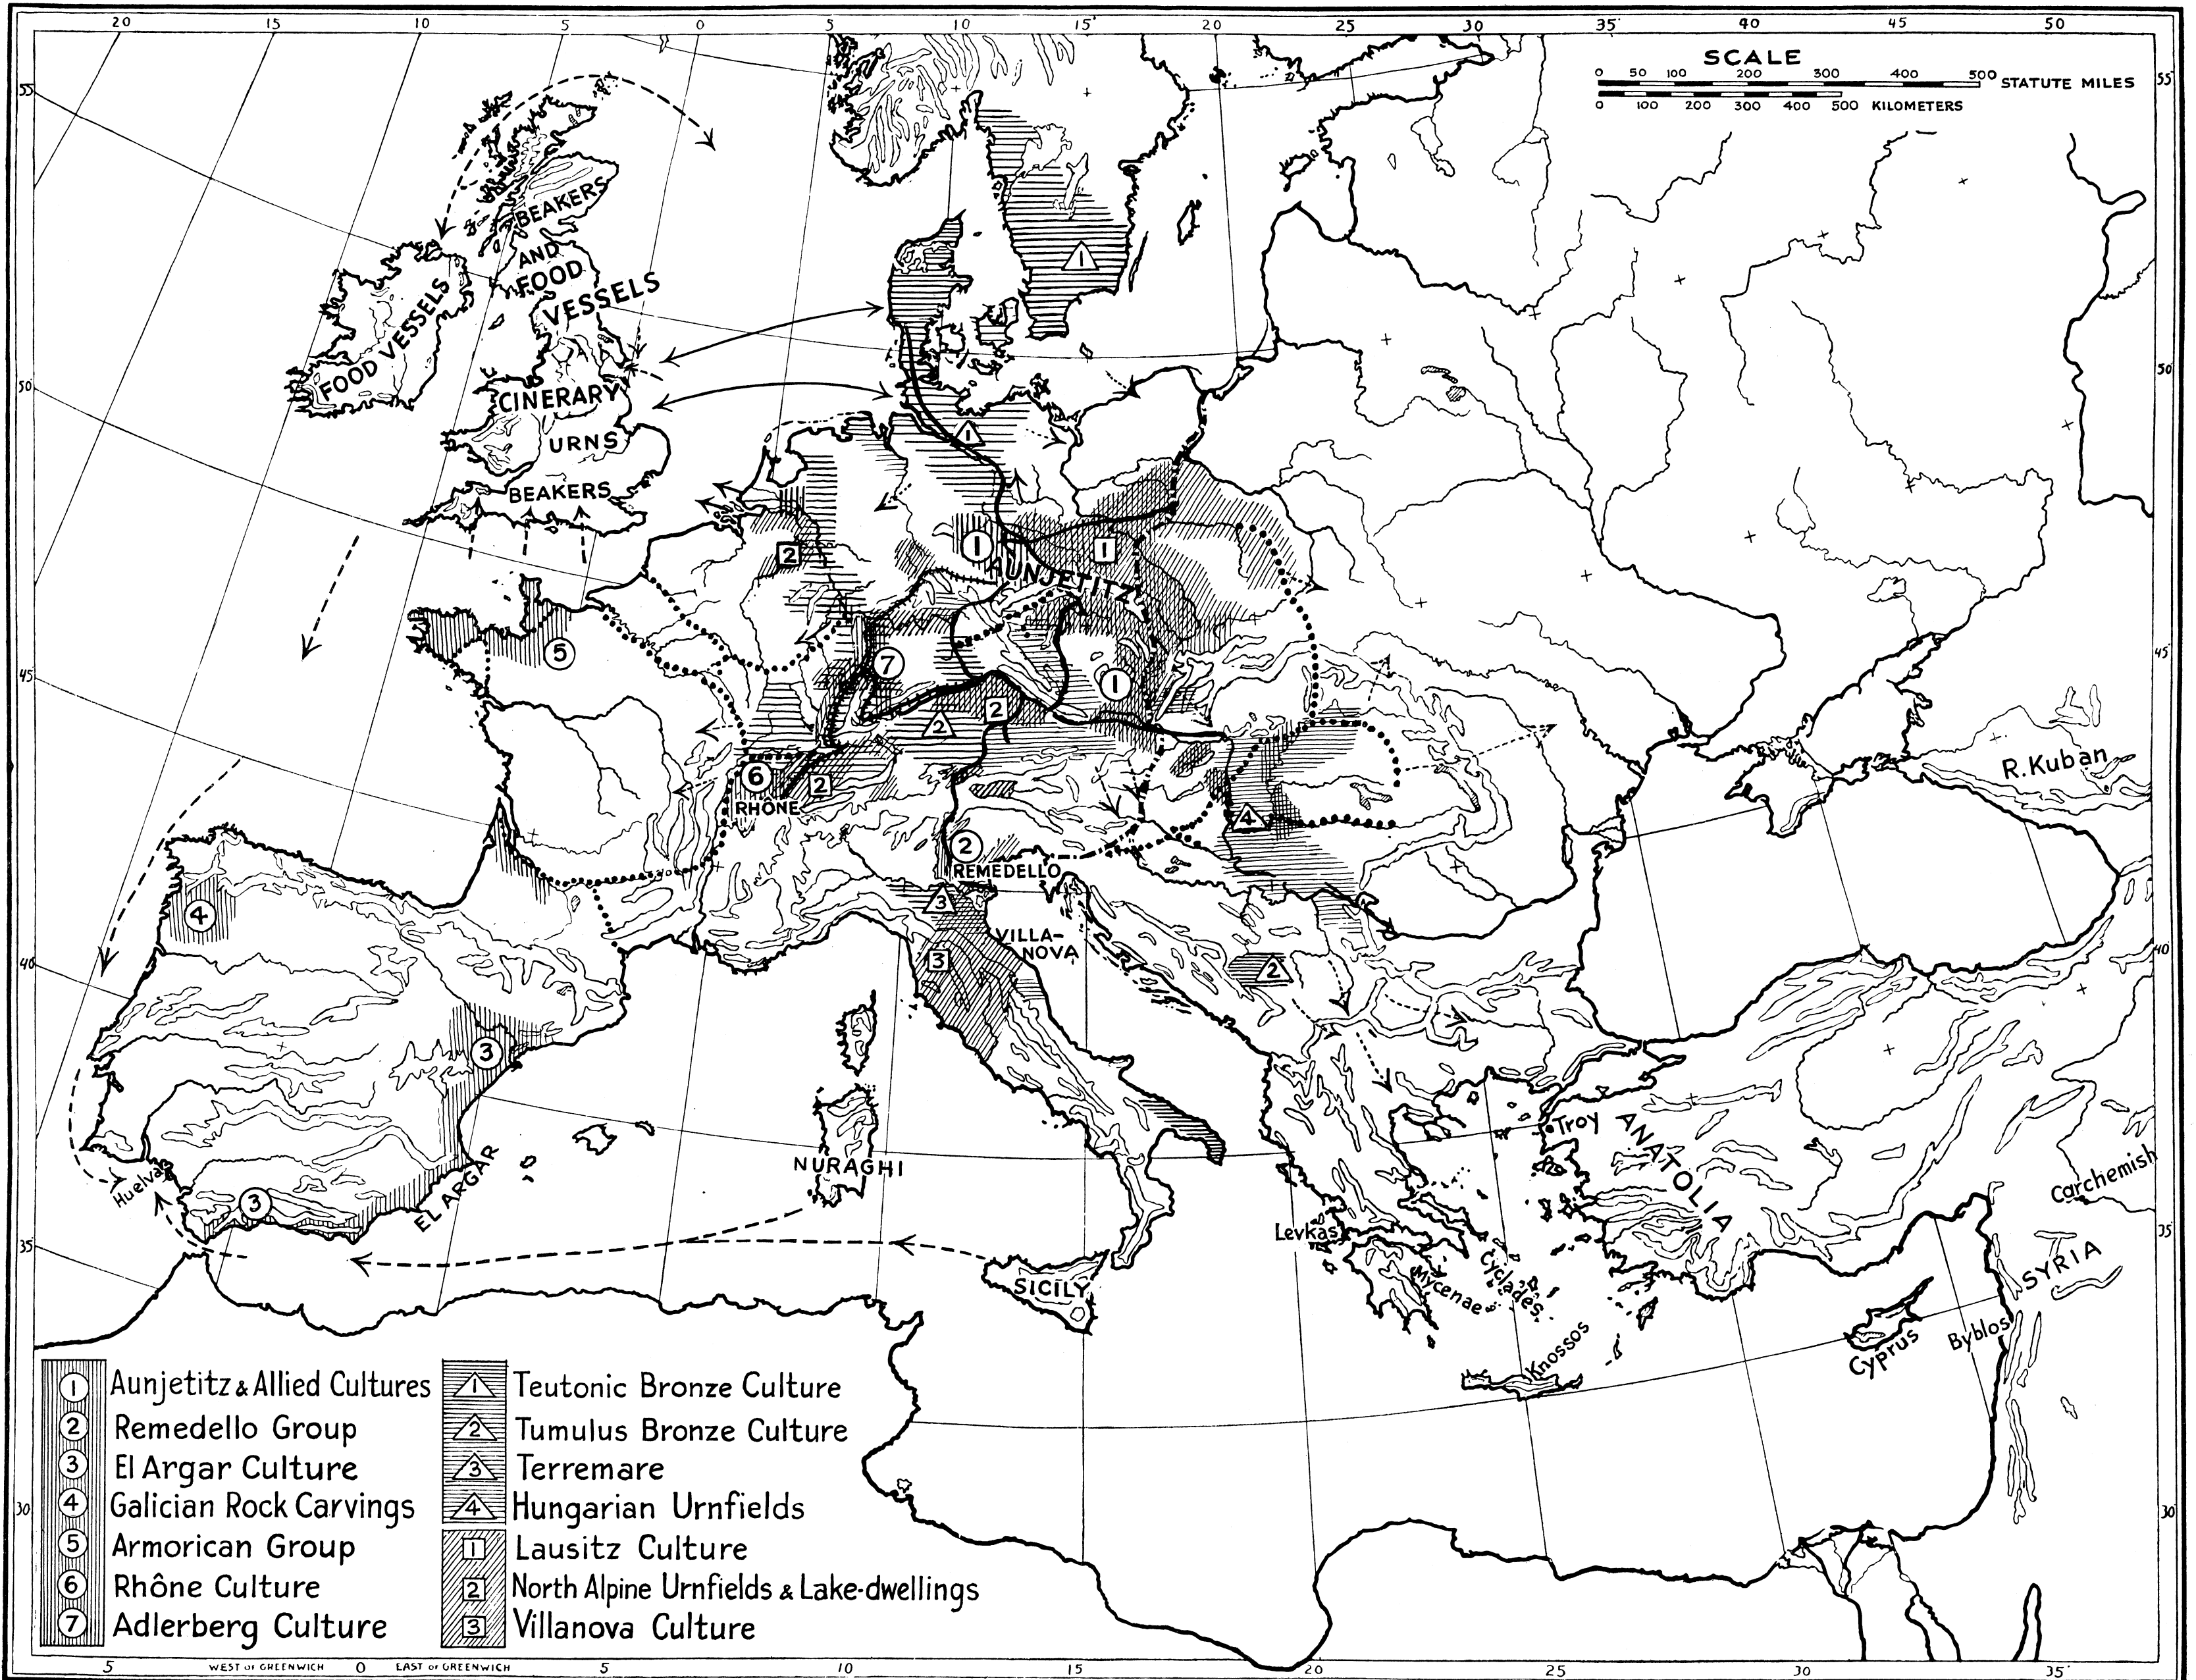

# MAP OF BRONZE AGE EUROPE

————— Central Amber Route (Early and Middle Bronze Age)	..... Other clearly marked trade routes (Bronze Age)	Early Bronze Age Cultures	←→ Early Bronze Age Influences
Western " " (Middle and Late Bronze Age)		==== Middle " "	←----- Late " "
- - - - Eastern " " (Early Iron Age)		//// Late " "	